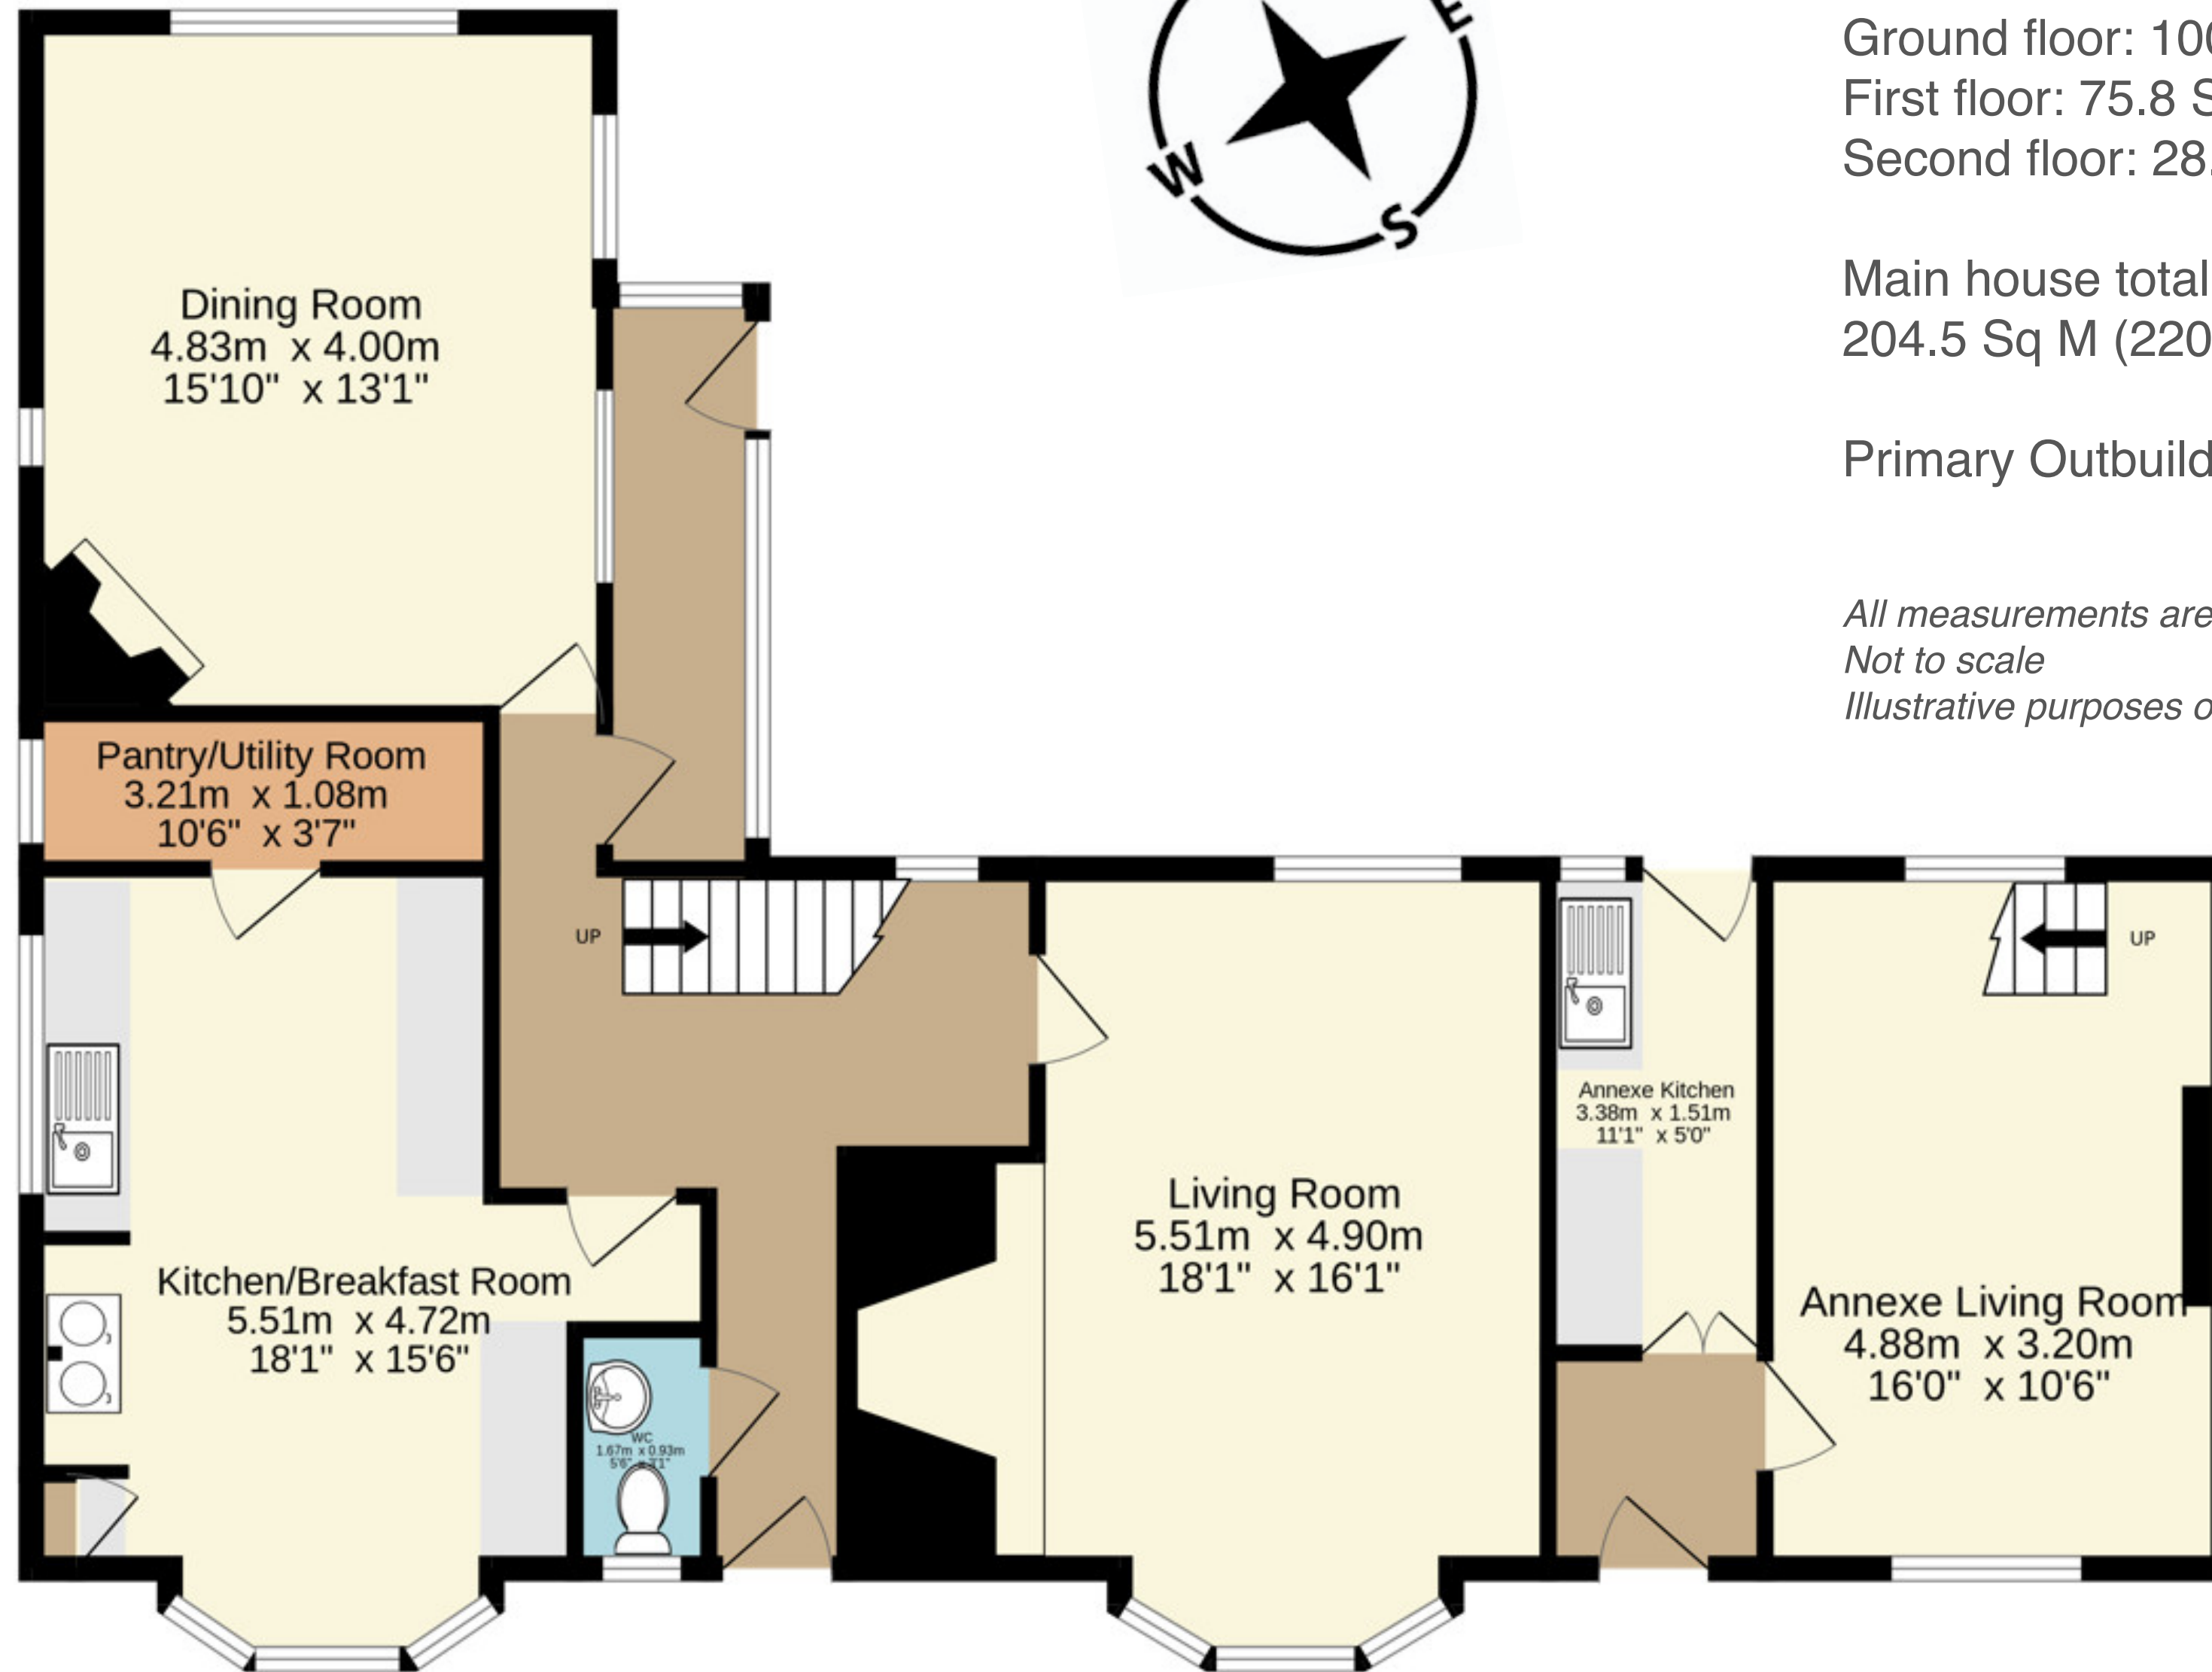

The Old Bakehouse, Willersey

Ground Floor

Floor areas:

Ground floor: 100.0 Sq M (1077 Sq Ft)

First floor: 75.8 Sq M (815 Sq Ft)

Second floor: 28.7 Sq M (309 Sq Ft)

Main house total floor area (excluding void):
204.5 Sq M (2201 Sq Ft)

Primary Outbuildings: 65.9 Sq M (710 Sq Ft)

All measurements are approximate

Not to scale

Illustrative purposes only